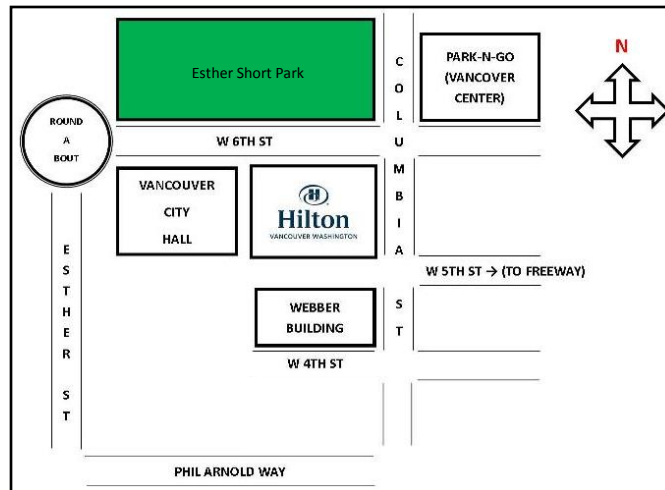

PARKING

Overnight Hotel Guests:

Parking is located in our underground garage at Columbia between 5th and 6th on the east side of the hotel. Self-Parking is \$20.00 per day and Valet \$25.00 per day. Overnight guests will need to **check into hotel first to receive a key to access the hotel's parking garage**. Overnight guests may use the short term parking in front of the hotel when checking in.

Day Guests: (attending meetings, events or restaurant dining in Gray's At the Park)

Vancouver Center Building has a "Park & Go" garage located at 6th Street between Columbia and Washington Streets. Fees are \$1.25 an hour. Parking is similar to downtown Portland's Pay & Display parking. Pay at the meter for the amount of time needed and simply attach the receipt to the driver's side window.

Vancouver Center Parking Garage Operation and Rate Schedule:

Hours of Operation:

Monday – Thursday	5:00 am to midnight
Friday – Saturday	5:00 am to 1:00 am
Sunday	6:00 am to midnight

Parking Rates:

Hourly rate: \$1.25.
 Monday – Friday \$9.00 max until 6pm
 \$12.50 max all day until close
 \$3.50 max after 6pm until close
 Weekend Rate \$3.50 all day
 Multiple Days \$14.00 per 24 hours – Up to 5 days